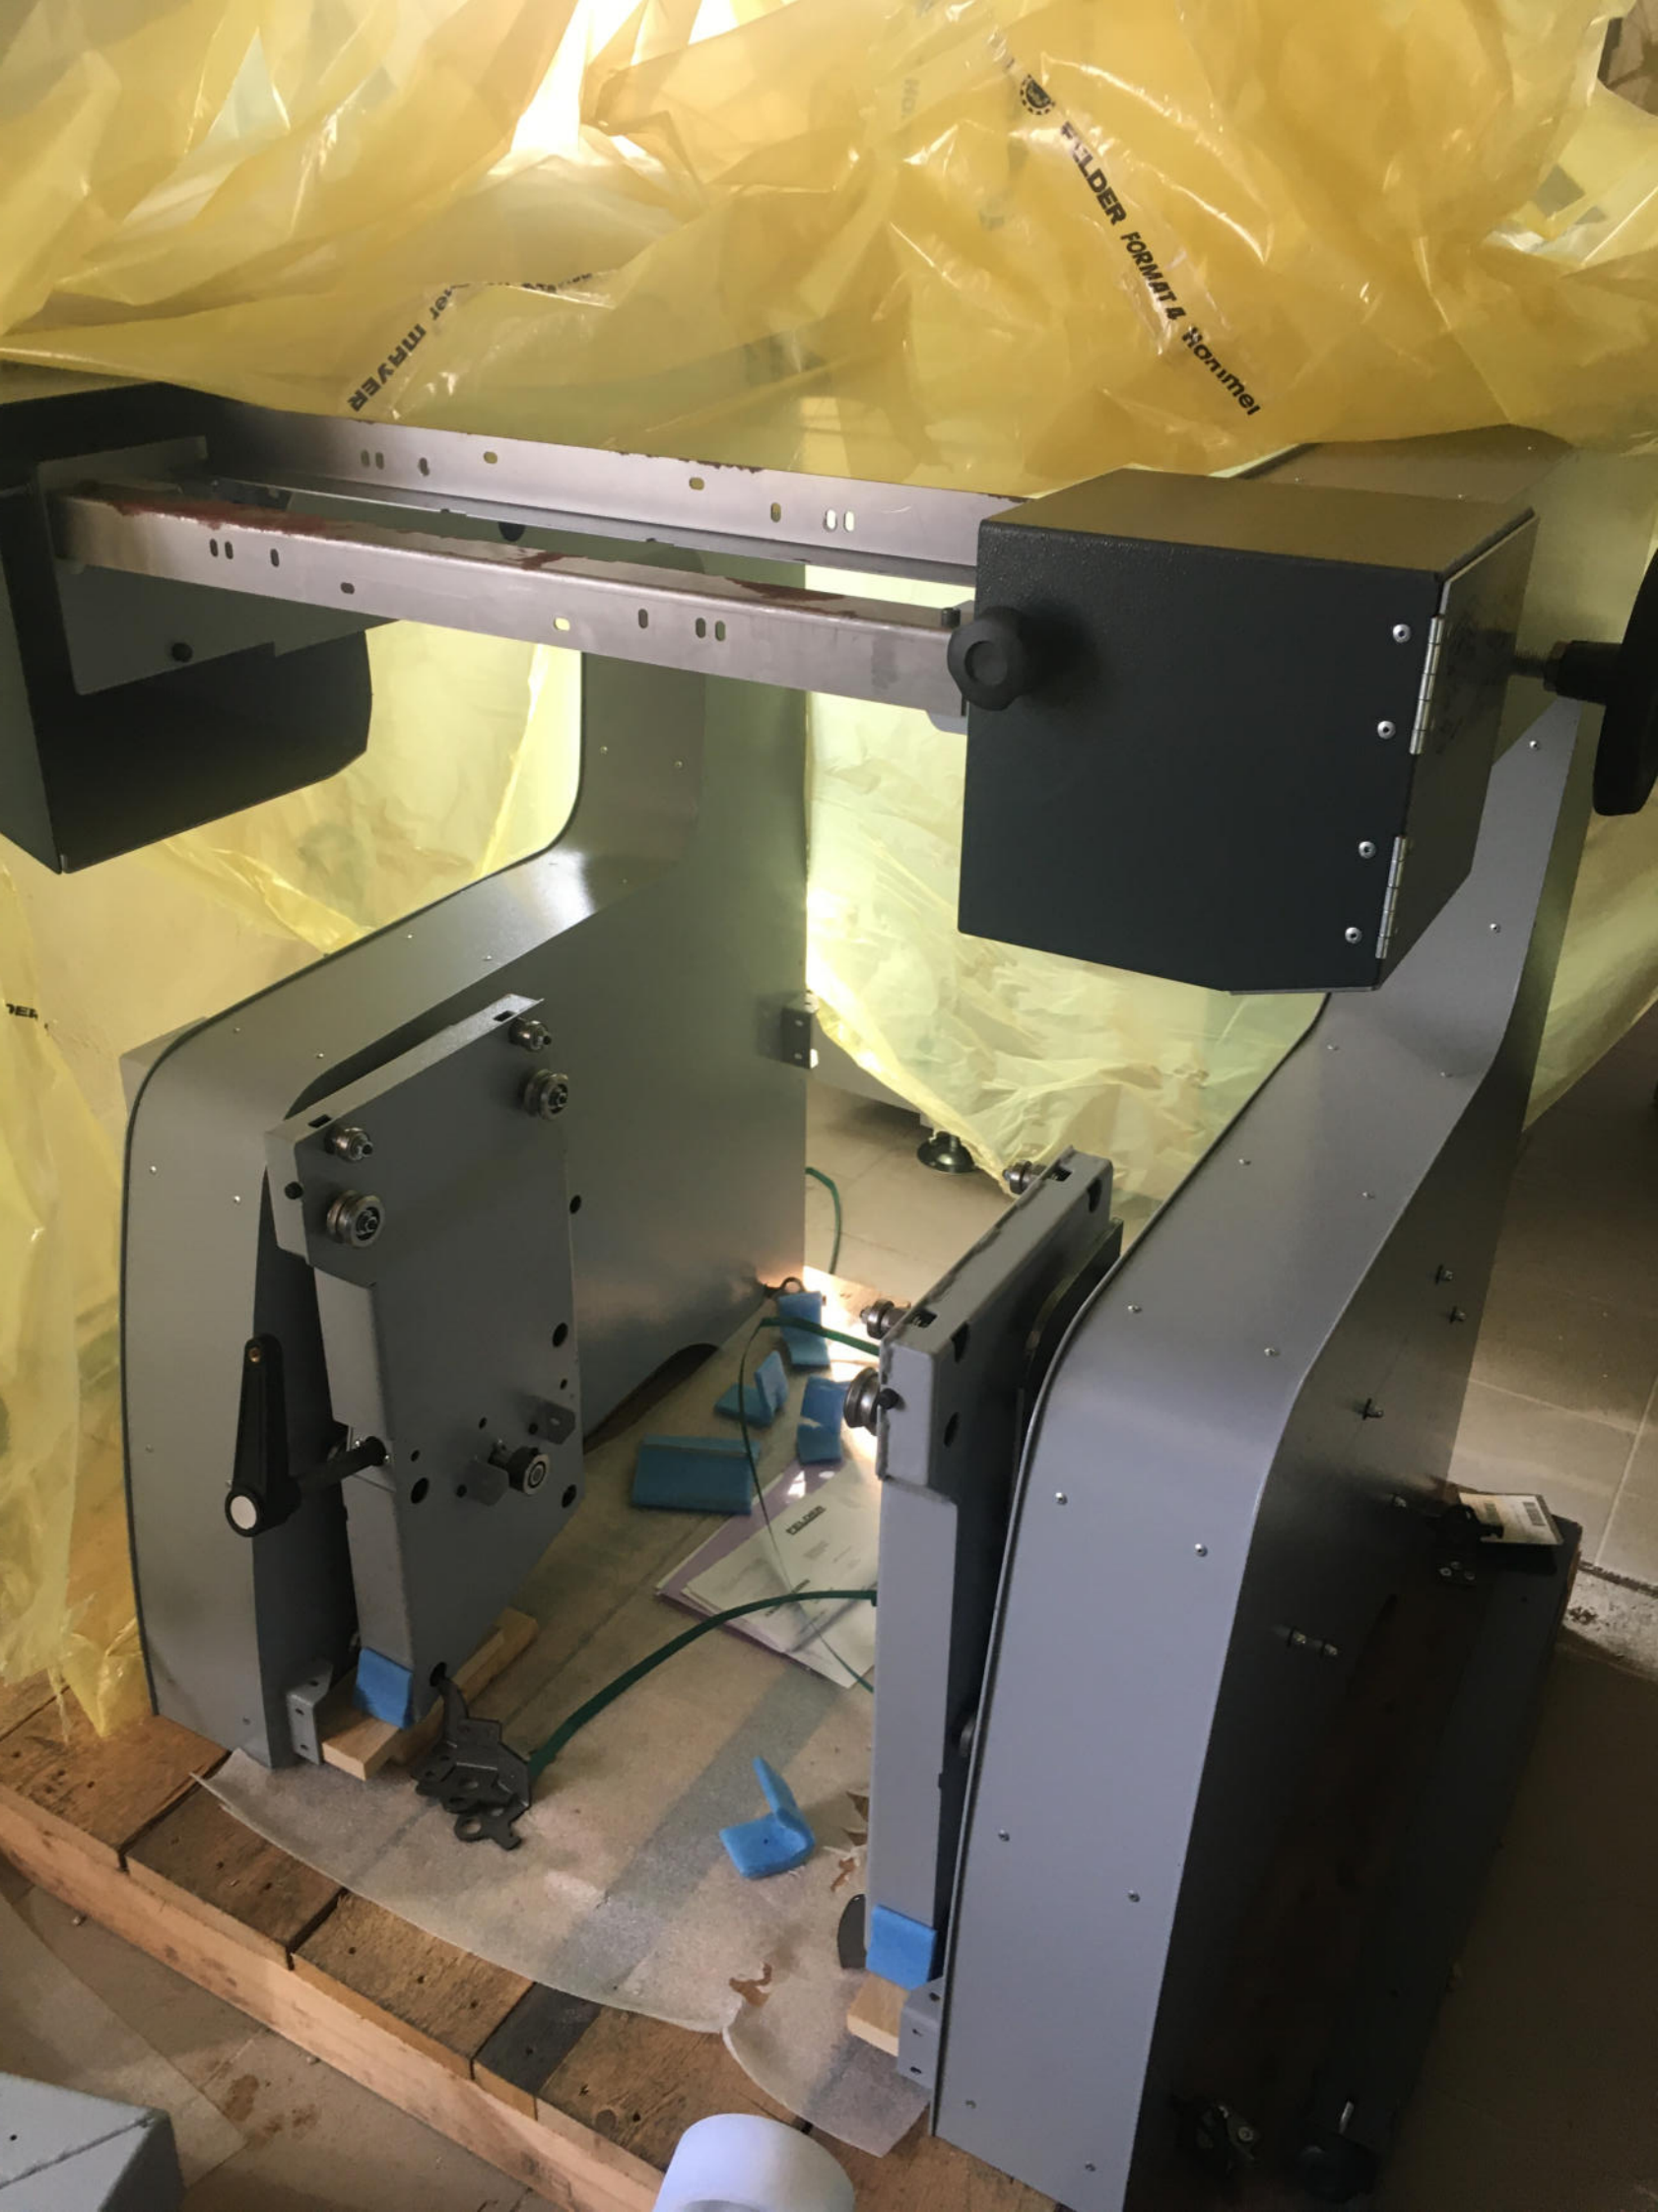

Coiled black cable on top of the machine.

Curved blade on the left side of the machine.

Roll

**FELDER**

not INVER

FELDER FORMAT & Hammer

TER

DATE

FD 250

CHALLENGE  
YOUR LIMITS  
WE MAKE IT.

The Novacef<sup>®</sup> 501  
for LASER Fiber & L.A.

The Novacef<sup>®</sup> 501  
for LASER Fiber & L.A.

The Novacef<sup>®</sup> 501  
for LASER Fiber & L.A.

The Novacef<sup>®</sup> 501  
for LASER Fiber & L.A.